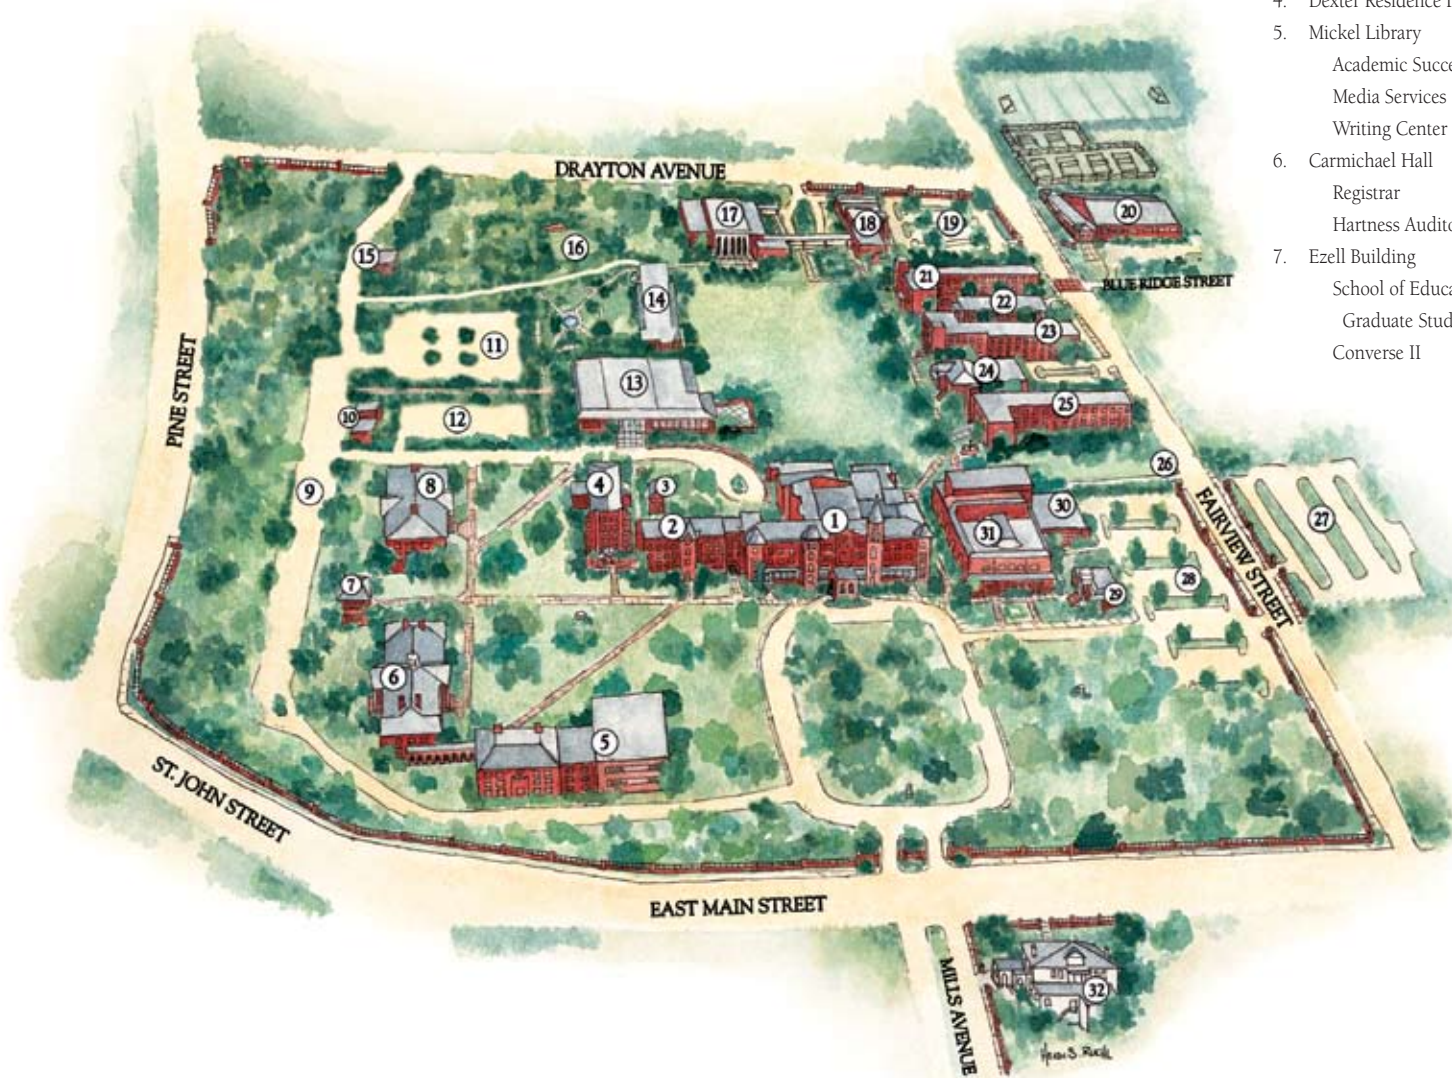

Map Legend

- | | |
|--|--|
| 1. Wilson Hall
Administration
Admissions
Gee Dining Room
Hazel B. Abbott Theatre
Laird Studio Theatre | 8. Kuhn Hall |
| 2. Pell Residence Hall | 9. Faculty/Staff Parking |
| 3. Campus Safety | 10. Facilities Management |
| 4. Dexter Residence Hall | 11. Student Parking |
| 5. Mickel Library
Academic Success Center
Media Services
Writing Center | 12. Montgomery Parking Lot |
| 6. Carmichael Hall
Registrar
Hartness Auditorium | 13. Montgomery Student Center
Bookstore
Pool |
| 7. Ezell Building
School of Education &
Graduate Studies
Converse II | Gibbs Chapel
Sneakers Cyber Café
Mail Room
Campus Life Office
Career Services
Events & Information Desk
SGA Organization Offices |
| | 14. Phifer Science Hall |
| | 15. Log Cabin |
| | 16. Amphitheatre |
| | 17. Blackman Music Hall
Daniel Recital Hall |
| | 18. Milliken Fine Arts Building
Milliken Art Gallery |
| | 19. Belk Parking Lot |
| | 20. Sally Abney Rose Physical Activity
Complex and The Weisiger Center |
| | 21. Belk Residence Hall |
| | 22. Cudd Residence Hall |
| | 23. Williams Residence Hall |
| | 24. Andrews Residence Hall
Wellness Center |
| | 25. Morris Residence Hall |
| | 26. Food Service/Twicheil Delivery |
| | 27. Twicheil Parking Lot |
| | 28. Fairview Parking Lot |
| | 29. Carnegie Building
Business Office
Financial Assistance
Human Resources
Information Technology Services |
| | 30. Lawson Pre-College of Music and Dance |
| | 31. Twicheil Auditorium |
| | 32. Cleveland Hall/Alumnae House |